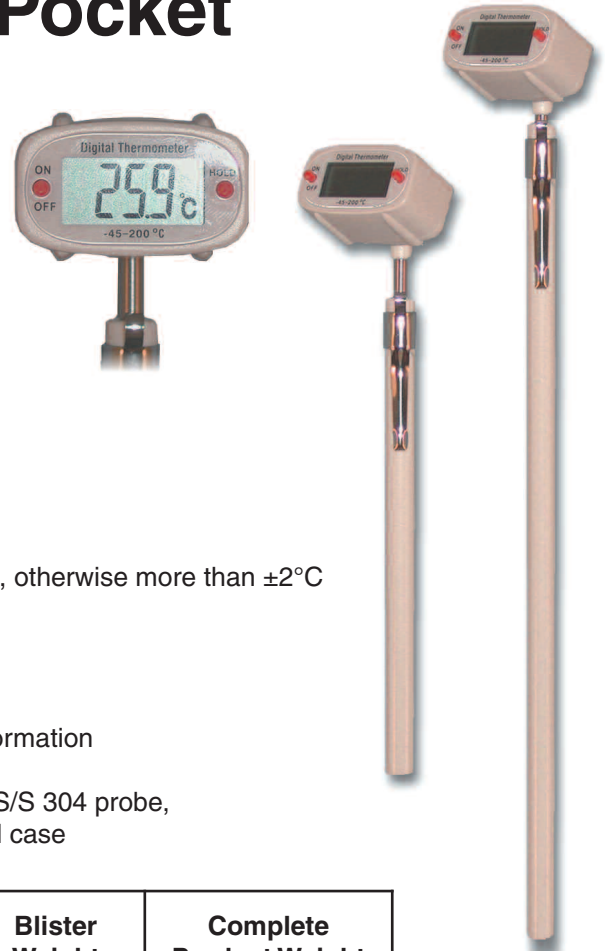

Swivel Head Electronic Pocket Test Thermometer

Electronic test thermometer with swivel head adjustable through 180° rotation. Choice of 125mm or 200mm stainless steel probe with pocket case and clip which can act as handle for instrument during use. Thermometer has hold facility to record temperature.

Product Specifications

Temperature Range: -45 to +200°C
Divisions: 0.1°C
Accuracy: ±1°C between 0°C and +100°C, otherwise more than ±2°C
Resolution: 0.1
Battery: LR44 or equivalent x 1 piece
CE: Approved
ROHS/WEEE: Approved
Hazard Information (SDS): See www.brannan.co.uk for information

Product Material: ABS Casing, rubber key, LCD, S/S 304 probe, PVC sheath with stainless steel case

Weight Information:

Probe Length	Thermometer Weight	Card Weight	Blister Weight	Complete Product Weight
125mm	22g	8g	6g	36g
200mm	28g	16g	10g	54g

Dimensions:

Probe Length	Thermometer Dimensions	Card Dimensions	Blister Dimensions	Complete Product Dimensions
125mm	145 x 34 x 30mm	218 x 95 x 0.5mm	175 x 79 x 38.5mm	218 x 95 x 39mm
200mm	255 x 34 x 30mm	324 x 110 x 0.5mm	275 x 86 x 40.5mm	324 x 110 x 41mm